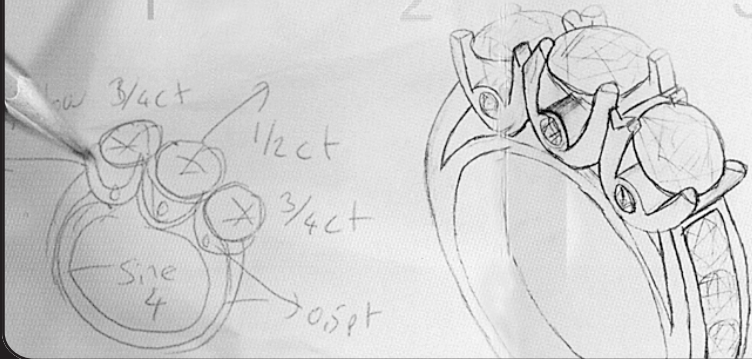

skillin's
JEWELERS

WHEN PERFECTION
IS THE ONLY OPTION.

CUSTOM MADE JEWELRY

*Our 86 years of experience can
create an heirloom that
will live for generations.*

- **CONSULTATION AND ESTIMATES ARE FREE**
- *Professional color sketches like this one are provided at no charge and, of course, your complete satisfaction is always guaranteed.*

Now In Our
86th
Year

Corner of Broad & Main Street, Norwich • 607-334-2410
Hours: Mon.-Fri. 9:30 am to 5:30 pm; Thurs. 'til 8 pm, Sat. 'til 5 pm

FINE JEWELRY FOR THREE GENERATIONS.
Financing and layaway available. • Major credit cards accepted.